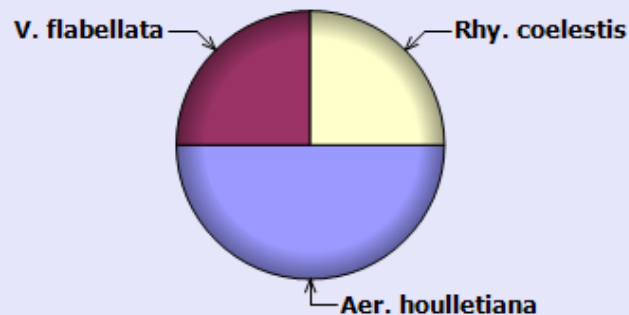

Awards

Metrics

My Data

Plant

List

Entry

Awd.

Photo

Photographs

16 Images in OrchidWiz

Images

Prra. Bangkok Sunset

(RHS nomenclature)

Cousins

Genealogy

Cultivate

Rhynchosstylis coelestis

- Found semi-deciduous and deciduous dry lowland forests and savanna-like woodlands at elevations of sea level to 700 meters
- Is a small sized (8 in. [20 cm]), cool to hot growing monopodial epiphyte
- Stem carries several, strap-like (4-8 in. [10-20 cm]), fleshy, alternate leaves
- Blooms on an axillary, erect to arcuate, densely many flowered, racemose inflorescence (roughly same length as the leaves)
- Fifty or more waxy, fragrant (citrus scented) flowers per inflorescence
- Occurring in the summer and fall