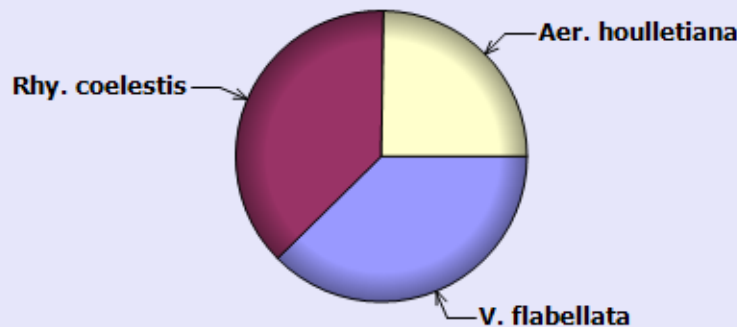

Compare

Family

Gen. Tree

Text Tree

Pedigree

Offspring

No offspring found.

Awards

No awards found.

Metrics

My Data

Plant

List

Entry

Awd.

Photo

Cousins

Genealogy

Cultivate

Year: 2018

Reg: Motes

Orig: Unknown

Prra. Thai Twilight