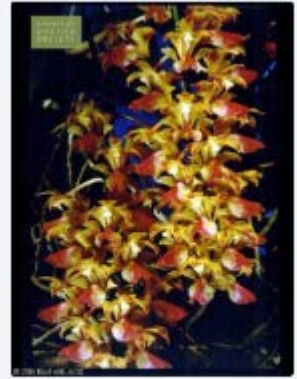

Aerides houletiana 'Windsong'
HCC | AOS (77 points)
Jun 20, 2001