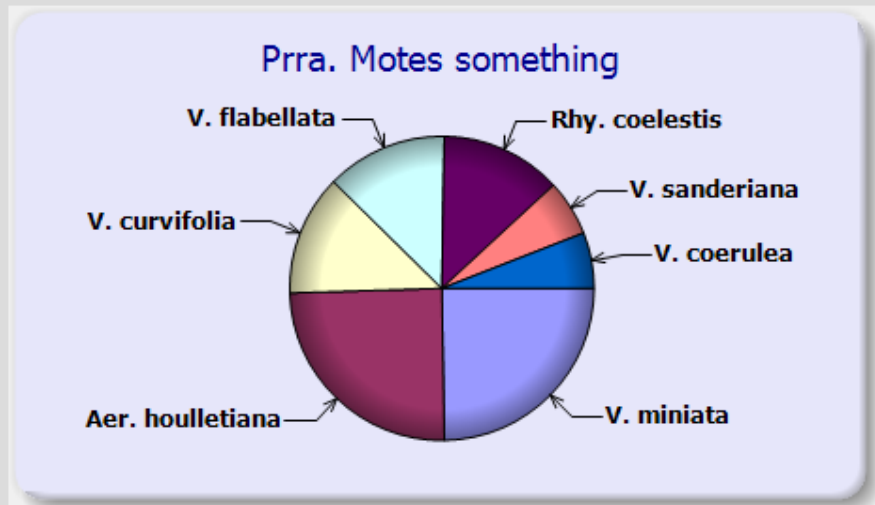

My Data

Plant List Entry
Awd. Photo

Year: 2018

Reg: Motes
Orig: Aam Ploenpit

Cousins

Genealogy

Cultivate

Perreiraara Thai After Glow