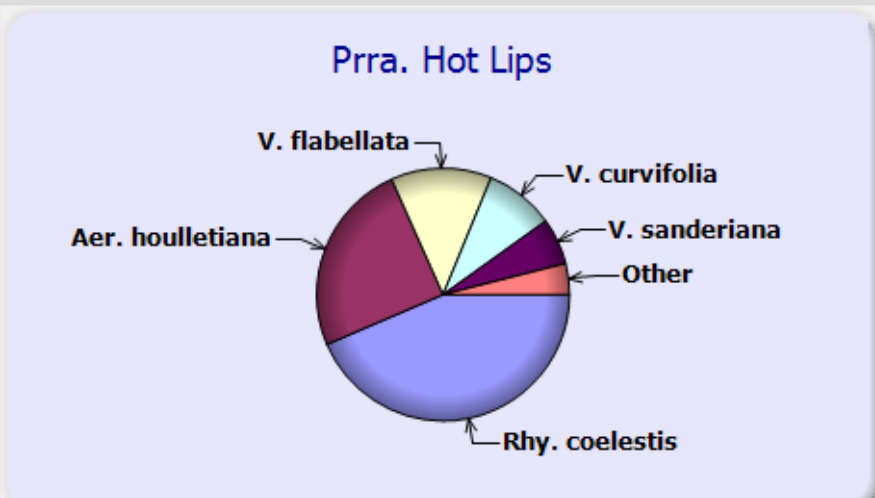

Cross with

Label

Compare
Family
Gen. Tree
Text Tree
Pedigree

Offspring
No offspring found.

Awards
1 Award
Flowers per Spike: 22.0
Natural Spread: 3.5 cm.
Awards Metrics

My Data
Plant List Entry
Awd. Photo

Cousins Genealogy Cultivate

Perreiraara Hot Lips 'Copper Bird' AM/AOS

Aug 2017, NS 3.5 x 3.3 cm

20 Flwrs, 2 Buds, 1 Inflors

Featured on Jan 2020 *Orchids* cover

“... sepals and petals salmon; lip white, midlobe overlaid bright fuchsia ...”