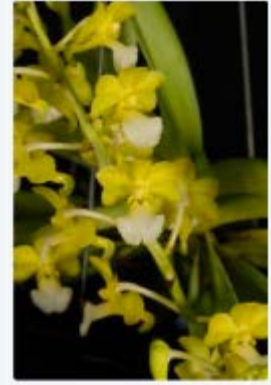

**Vandachostylis Thai Noi 'St.
Augustine'**

AM | AOS (83 points)
Jun 14, 2008